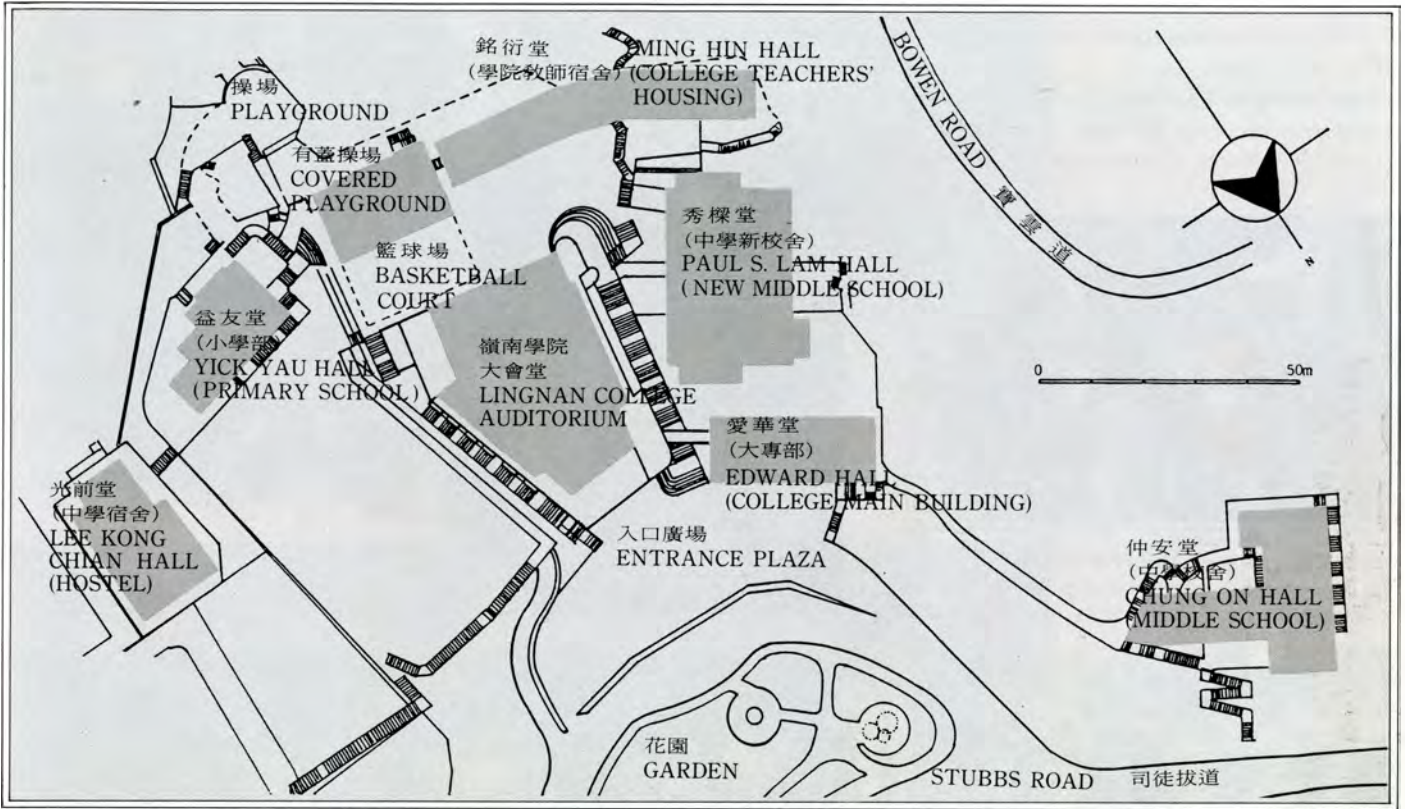

一九七六年的校園
The College Campus in
1976

銘衍堂
Ming Hin Hall
嶺南學院大會堂
Lingnan College Auditorium

愛華堂
Edward Hall

嶺南校舍 LINGNAN CAMPUS

今日校園景貌
The College Campus today